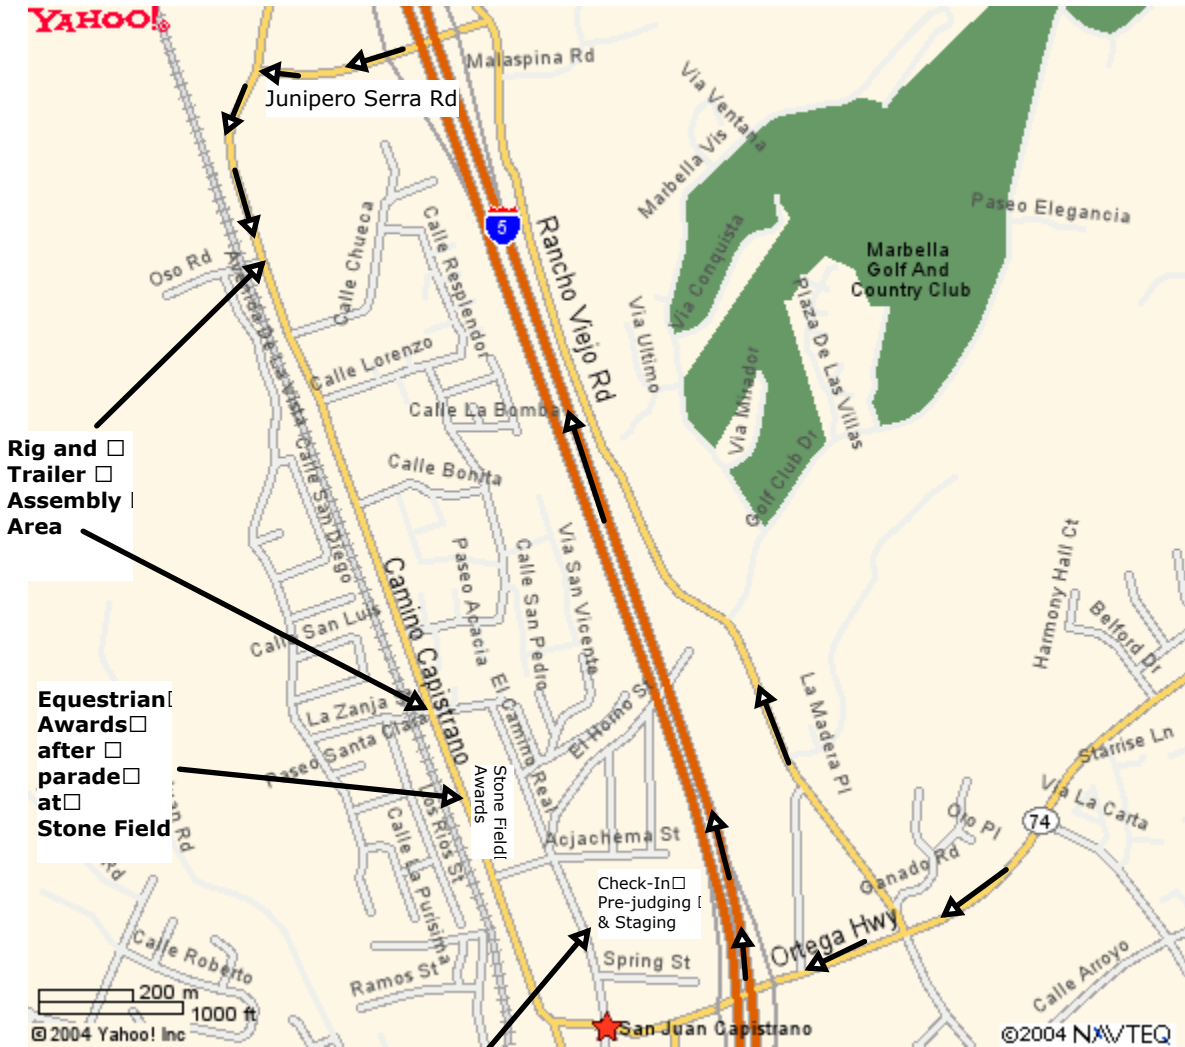

EQUESTRIAN MAP - RIGS & HORSE TRAILERS

SAN JUAN CAPISTRANO SWALLOWS' DAY PARADE

★ San Juan Capistrano, CA

N
W + E
S

Equestrian - Check In, Pre-Judging & Staging

Directions From The North:

From the Los Angeles area take the 5 South to Junipero Serra exit. Turn right (west) off the freeway onto Junipero Serra Road. Turn left (south) on Camino Capistrano. Follow the directions of Fiesta Deputies (dressed in black and white). Parking is along Camino Capistrano between Oso Rd and La Zanja Street.

Directions From The South:

From the San Diego area take the 5 South to the Junipero Serra exit. Turn left (west) off the freeway onto Junipero Serra Road. Turn left (south) on Camino Capistrano. Follow the directions of Fiesta Deputies (dressed in black and white). Parking is along Camino Capistrano between Oso Rd and La Zanja Street.

Directions From The Lake Elsinore Area:

From the Ortega Highway take the 5 South take the Junipero Serra exit. Turn left (west) off the freeway onto Junipero Serra Road. Turn left (south) on Camino Capistrano. Follow directions of Fiesta Deputies (dressed in black and white). Parking is along Camino Capistrano between Oso and La Zanja Street.

Alternate: Instead of taking 5 South turn right on Rancho Viejo Road. Turn left (west) off the freeway onto Junipero Serra Road. Turn left (south) on Camino Capistrano. Follow the directions of Fiesta Deputies (dressed in black and white). Parking is along Camino Capistrano between Oso Rd and La Zanja Street.