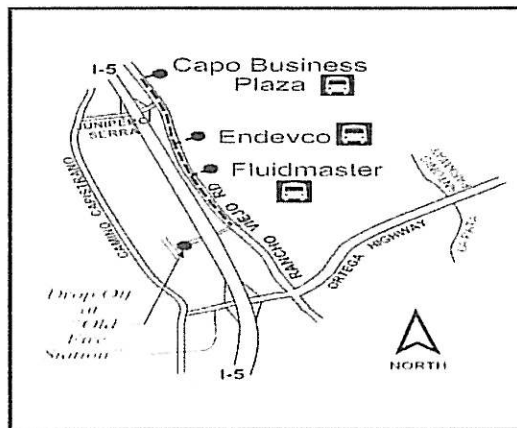

Swallow's Day Parade

Shuttle Bus

Saturday , March 29, 2008

8 AM - 6 PM

Park & Ride Locations:

Endevco—Fluidmaster Inc. & Capistrano Business Plaza

East side of I-5 FWY ~ Junipero Serra Exit~ Park & Ride is not the pick up location

While enjoying the parade please support our merchants !

Handicapped Accessible Buses are Available

Drop Off Point

The Old Fire Station site on the corner of El Horno & La Matanza Street

Return To

The Old Fire Station for your ride back to your Park & Ride location Last bus leaves at 6pm