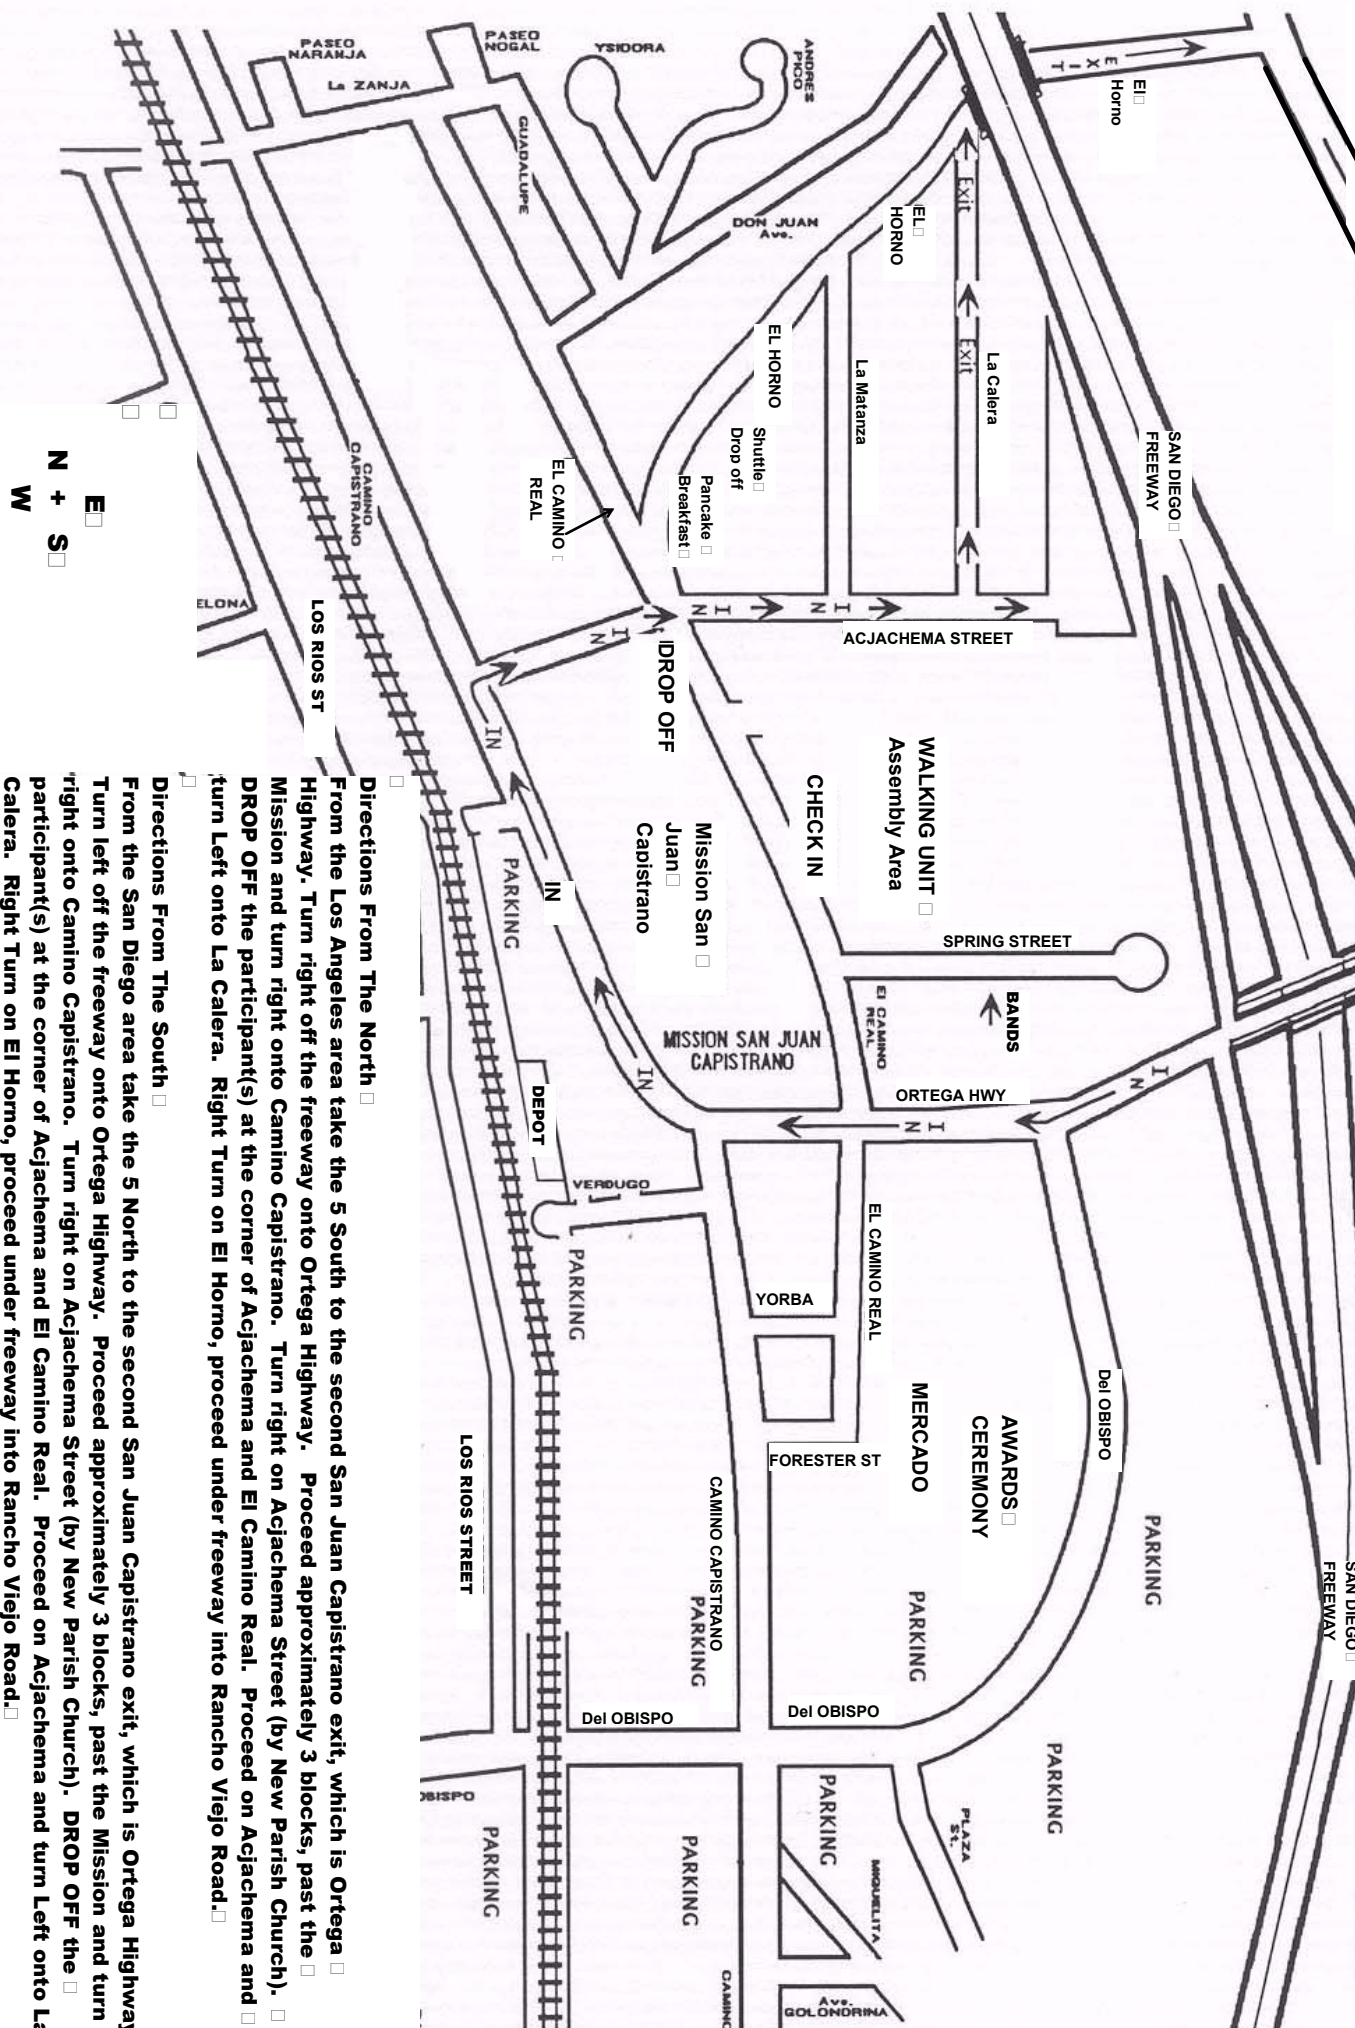

SWALLOWS' DAY PARADE

~ WALKING UNITS ~

TO SHUTTLE
 Endeveco & Fluidmaster
 Parking Lots. 8:00am
 until 6:00pm

Directions From The North

From the Los Angeles area take the 5 South to the second San Juan Capistrano exit, which is Ortega Highway. Turn right off the freeway onto Ortega Highway. Proceed approximately 3 blocks, past the Mission and turn right onto Camino Capistrano. Turn right on Acjachema Street (by New Parish Church). **DROP OFF** the participant(s) at the corner of Acjachema and El Camino Real. Proceed on Acjachema and turn left onto La Calera. Right Turn on El Horno, proceed under freeway into Rancho Viejo Road.

Directions From The South

From the San Diego area take the 5 North to the second San Juan Capistrano exit, which is Ortega Highway. Turn left off the freeway onto Ortega Highway. Proceed approximately 3 blocks, past the Mission and turn right onto Camino Capistrano. Turn right on Acjachema Street (by New Parish Church). **DROP OFF** the participant(s) at the corner of Acjachema and El Camino Real. Proceed on Acjachema and turn left onto La Calera. Right Turn on El Horno, proceed under freeway into Rancho Viejo Road.